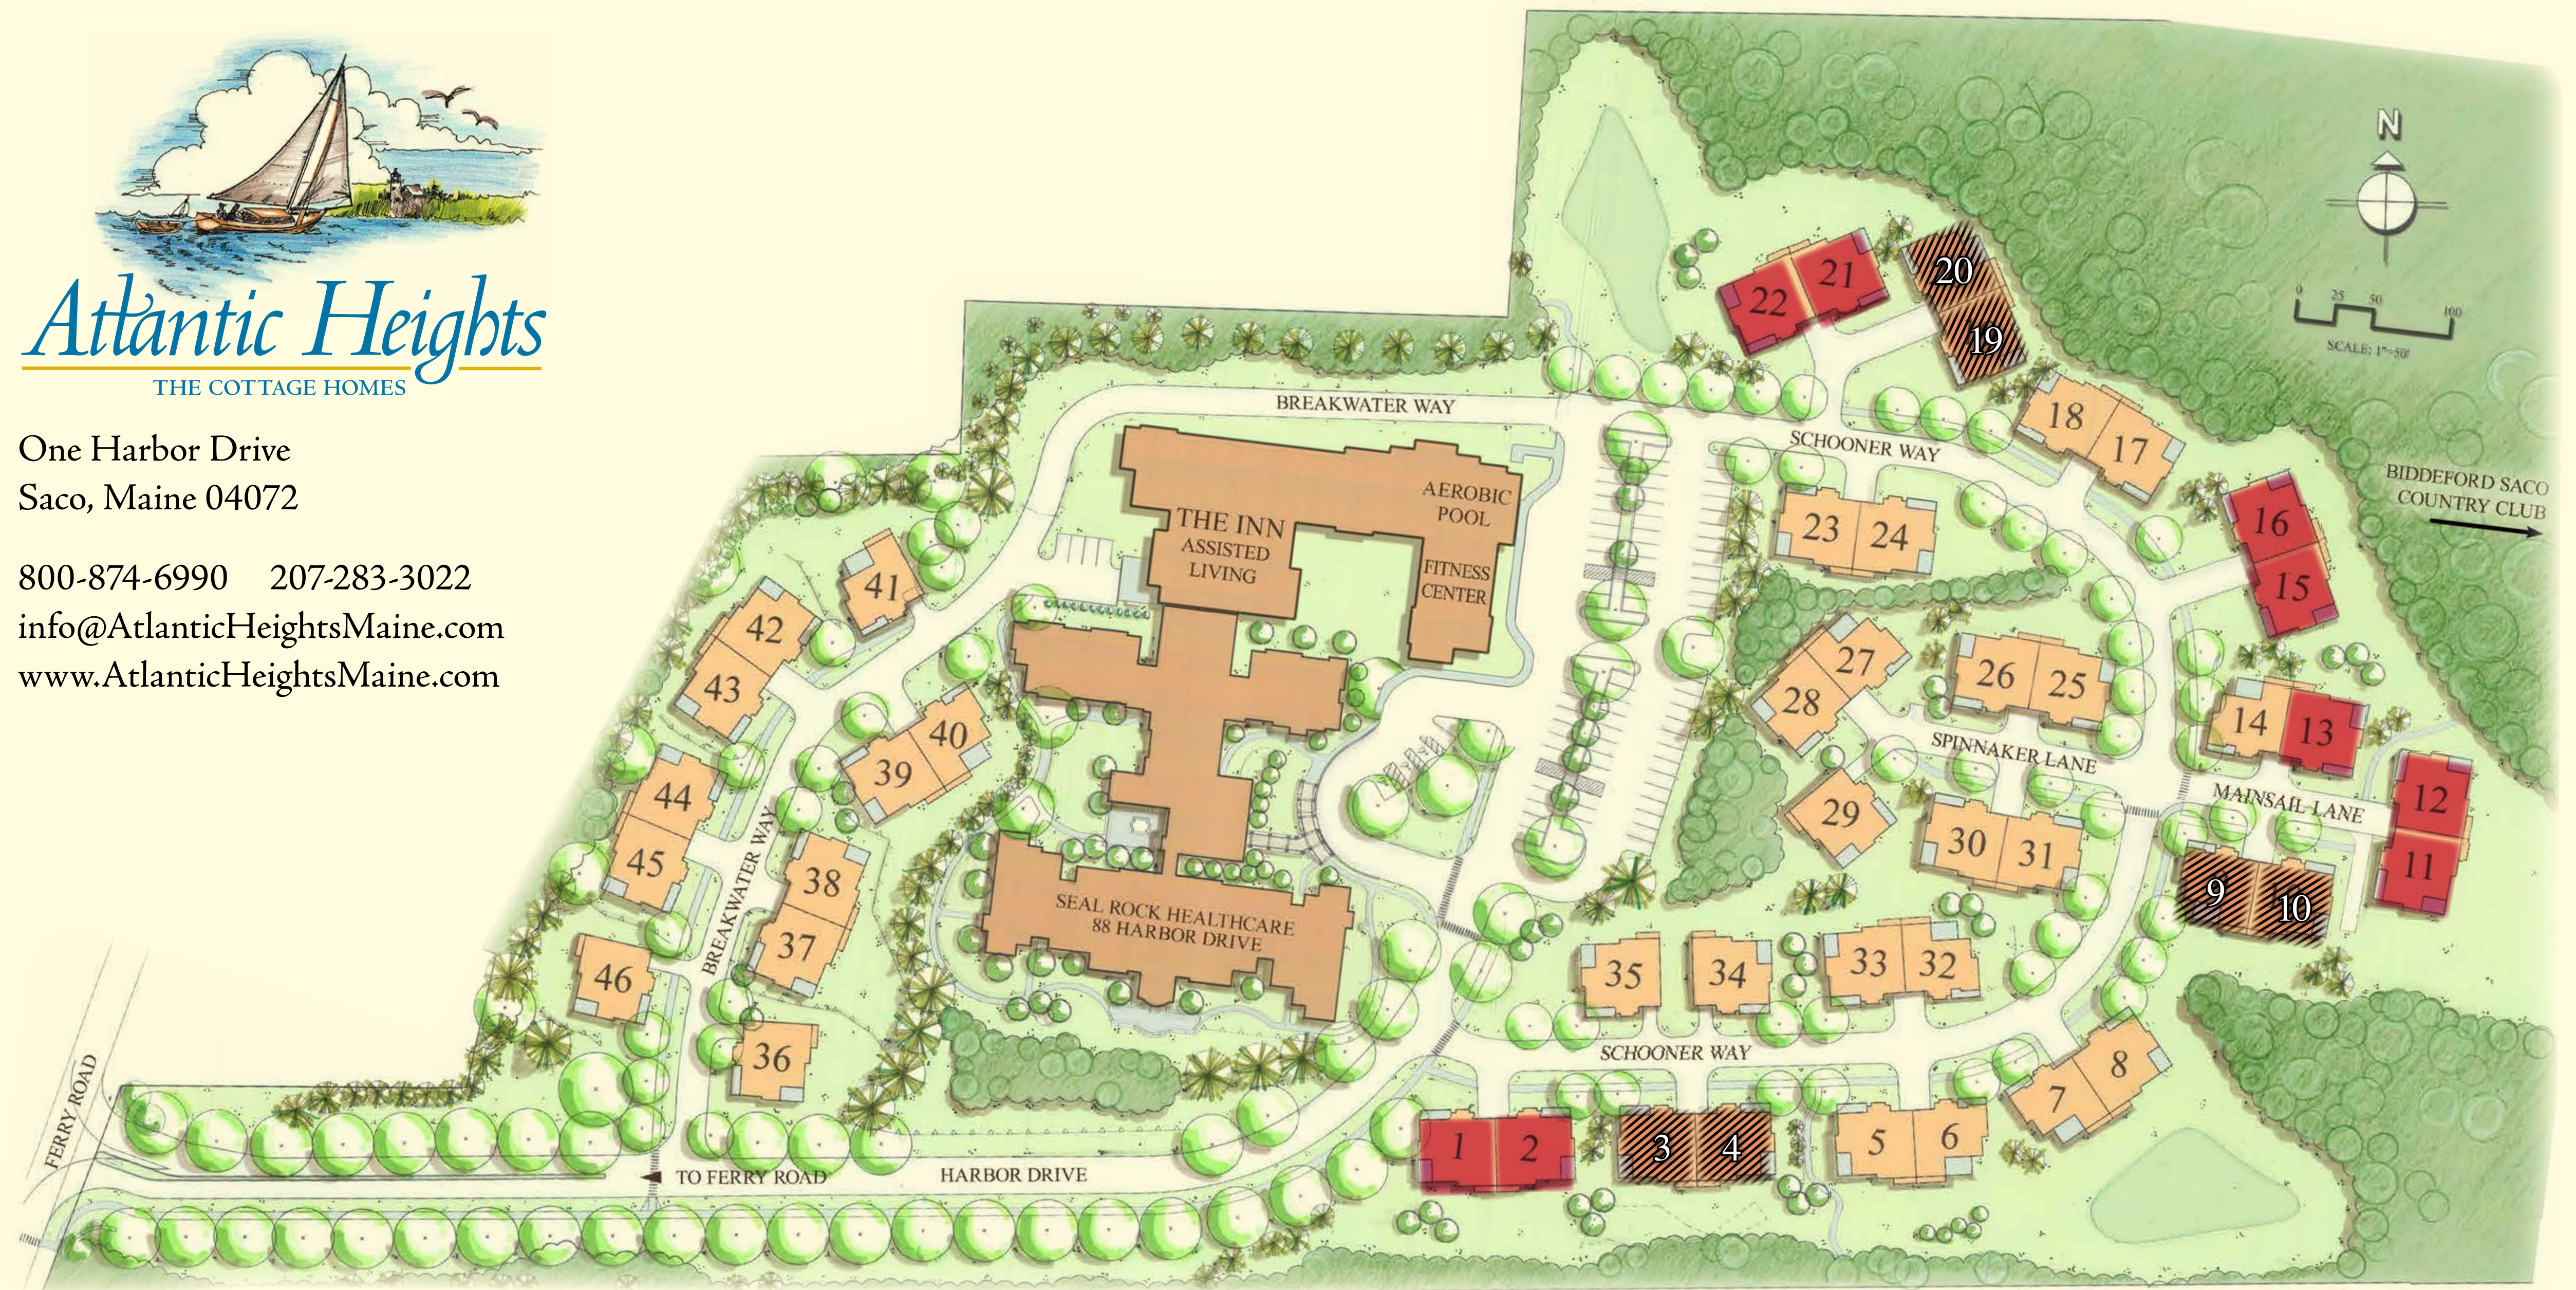

Atlantic Heights

THE COTTAGE HOMES

One Harbor Drive
Saco, Maine 04072

800-874-6990 207-283-3022
info@AtlanticHeightsMaine.com
www.AtlanticHeightsMaine.com

1	Duplex	Lg	DLX
2	Duplex	Lg	DLX
3	Duplex	Lg	DL
4	Duplex	Lg	DL
5	Duplex	Lg	
6	Duplex	Sm	
7	Duplex	Adler	
8	Duplex	Denmar	
9	Duplex	Sm	DL
10	Duplex	Lg	DL
11	Duplex	Adler	DLX
12	Duplex	Adler	DLX

13	Duplex	Denmar	
14	Duplex	Adler	
15	Duplex	Denmar	DLX
16	Duplex	Adler	DLX
17	Duplex	Rockport	
18	Duplex	Adler	
19	Duplex	Lg	DL
20	Duplex	Sm	DL
21	Duplex	Lg	DLX
22	Duplex	Lg	DLX
23	Duplex	Lg	
24	Duplex	Lg	

25	Duplex	Adler	
26	Duplex	Adler	
27	Duplex	Adler	
28	Duplex	Rockport	
29	Single	Lg	
30	Duplex	Lg	
31	Duplex	Lg	
32	Duplex	Sm	
33	Duplex	Lg	
34	Single	Denmar	
35	Single	Adler	
36	Single	Denmar	

37	Duplex	Denmar	
38	Duplex	Denmar	
39	Duplex	Denmar	
40	Duplex	Adler	
41	Single	Adler	
42	Duplex	Denmar	
43	Duplex	Denmar	
44	Duplex	Rockport	
45	Duplex	Rockport	
46	Single	Denmar	

DL = Daylight Basement 
 DLX = Walkout Basement 
 Lg = Denmar 1,739 sq ft
 Sm = Adler 1,478 sq ft
 Sm = Rockport 1,210 sq ft

All sites listed as large can be built as small units, but small units cannot be upgraded to large.